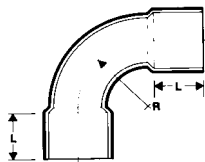

Nominal Bore (mm)	Order Code	Std Pack
15	DBN015L	10
20	DBN020L	10
25	DBN025L	10

Copper Fittings for New Zealand Plumbing

to suit NZ3501 plumbing tube

Branch Bends - Male/Female

Nominal Bore (mm)	Order Code	Std Pack
32	DBB032	10
40	DBB040	10
50	DBB050	1
65	DBB065	1
80	DBB080	1
100	DBB100	1

90 Degree Crox Bends

Nominal Bore (mm)	Order Code	Std Pack
15 x 1/2" BSP	DBN015CX	10
20 x 3/4" BSP	DBN020CX	10

90 Degree Elbows - Short Radius - Female/Female

Nominal Bore (mm)	Order Code	Std Pack
15	DEN015S	10
20	DEN020S	10
25	DEN025S	10