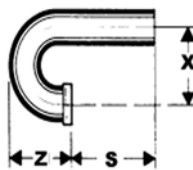

Reducing Tees

Nominal Bore (mm)	Order Code	Std Pack
20 x 15 x 15	DTR0201515	10
20 x 20 x 15	DTR0202015	10
20 x 15 x 20	DTR0201520	10
25 x 25 x 15	DTR0252515	10
25 x 25 x 20	DTR0252520	10

P Trap - Short Tail

Nominal Bore (mm)	Order Code	Std Pack
25	DSP025	1
32	DSP032	1
40	DSP040	1
50	DSP050	1
65	DSP065	1
80	DSP080	1

P Trap - Short Tail - Chrome Plated

Nominal Bore (mm)	Order Code	Std Pack
32	DSP032C	1
40	DSP040C	1
50	DSP050C	1
80	DSP080C	1

Copper Fittings for New Zealand Plumbing *to suit NZ3501 plumbing tube*

P Trap - Long Tail

Nominal Bore (mm)	Order Code	Std Pack
32	DLP032	1
40	DLP040	1
50	DLP050	1

P Trap - Long Tail - Chrome Plated

Nominal Bore (mm)	Order Code	Std Pack
32	DLP032C	1
40	DLP040C	1
50	DLP050C	1

S Trap - Short Tail

Nominal Bore (mm)	Order Code	Std Pack
25	DSS025	1
32	DSS032	1
40	DSS040	1
50	DSS050	1
65	DSS065	1
80	DSS080	1

S Trap - Short Tail - Chrome Plated

Nominal Bore (mm)	Order Code	Std Pack
32	DSS032C	1
40	DSS040C	1
50	DSS050C	1
80	DSS080C	1