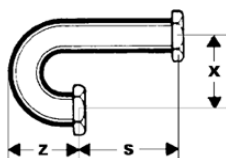

S Trap - Short Tail

Nominal Bore (mm)	Order Code	Std Pack
25	DSS025	1
32	DSS032	1
40	DSS040	1
50	DSS050	1
65	DSS065	1
80	DSS080	1

S Trap - Short Tail - Chrome Plated

Nominal Bore (mm)	Order Code	Std Pack
32	DSS032C	1
40	DSS040C	1
50	DSS050C	1
80	DSS080C	1

S Trap - Long Tail

Nominal Bore (mm)	Order Code	Std Pack
32	DLS032	1
40	DLS040	1
50	DLS050	1

Copper Fittings for New Zealand Plumbing to suit NZ3501 plumbing tube

S Trap - Long Tail - Chrome Plated

Nominal Bore (mm)	Order Code	Std Pack
32	DLS032C	1
40	DLS040C	1
50	DLS050C	1

Inlets

Nominal Bore (mm)	Order Code	Std Pack
25	DIT025	1
32	DIT032	1
40	DIT040	1
50	DIT050	1
65	DIT065	1
80	DIT080	1

Inlets - Chrome Plated

Nominal Bore (mm)	Order Code	Std Pack
32	DIT032C	1
40	DIT040C	1
50	DIT050C	1
80	DIT080S	1