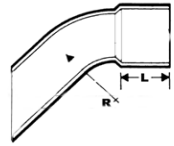

Nominal Bore (mm)	Order Code	Std Pack
15	DBN015	10
20	DBN020	10
25	DBN025	10
32	DBN032	10
40	DBN040	10
50	DBN050	1

92.5 Degree Bends - Male/Female

Nominal Bore (mm)	Order Code	Std Pack
65	DB2065	1
80	DB2080	1
100	DB2100	1
150	DB2150	1

135 Degree Bends - Male/Female

Nominal Bore (mm)	Order Code	Std Pack
15	DBF015	10
20	DBF020	10
25	DBF025	10
32	DBF032	10
40	DBF040	10
50	DBF050	1
65	DBF065	1
80	DBF080	1
100	DBF100	1
150	DBF150	1

90 Degree Long Bends - Male/Female

Nominal Bore (mm)	Order Code	Std Pack
15	DBN015L	10
20	DBN020L	10
25	DBN025L	10

Copper Fittings for New Zealand Plumbing

to suit NZ3501 plumbing tube

Branch Bends - Male/Female

Nominal Bore (mm)	Order Code	Std Pack
32	DBB032	10
40	DBB040	10
50	DBB050	1
65	DBB065	1
80	DBB080	1
100	DBB100	1