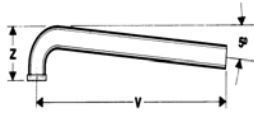

Copper Fittings for New Zealand Plumbing *to suit NZ3501 plumbing tube*

P Trap - Long Tail

Nominal Bore (mm)	Order Code	Std Pack
32	DLP032	1
40	DLP040	1
50	DLP050	1