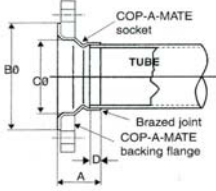

Inlets

Nominal Bore (mm)	Order Code	Std Pack
25	DIT025	1
32	DIT032	1
40	DIT040	1
50	DIT050	1
65	DIT065	1
80	DIT080	1

Inlets - Chrome Plated

Nominal Bore (mm)	Order Code	Std Pack
32	DIT032C	1
40	DIT040C	1
50	DIT050C	1
80	DIT080S	1

Flush Pipes

Nominal Bore (mm)	Order Code	Std Pack
40 - Long	DFP040750	1
40	DFP040	1
50	DFP050	1

Flush Pipes - Chrome Plated

Nominal Bore (mm)	Order Code	Std Pack
40 - Long	DFP040750C	1
40	DFP040C	1

Copper Fittings for New Zealand Plumbing
to suit NZ3501 plumbing tube