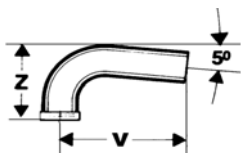

92.5 Degree Elbows - Female/Female

Nominal Bore (mm)	Order Code	Std Pack
65	DE2065	1
80	DE2080	1
100	DE2100	1
150	DE2150	1

135 Degree Elbows - Female/Female

Nominal Bore (mm)	Order Code	Std Pack
15	DEF015	10
20	DEF020	10
25	DEF025	10
32	DEF032	10
40	DEF040	10
50	DEF050	1
65	DEF065	1
80	DEF080	1
100	DEF100	1
150	DEF150	1

180 Degree Elbows - Female/Female

Nominal Bore (mm)	Order Code	Std Pack
15	DEU015	10
20	DEU020	10
25	DEU025	10

Copper Fittings for New Zealand Plumbing

to suit NZ3501 plumbing tube

Equal Tees

Nominal Bore (mm)	Order Code	Std Pack
15	DTE015	10
20	DTE020	10
25	DTE025	10
32	DTE032	5
40	DTE040	5
50	DTE050	5
65	DTE065	1
80	DTE080	1
100	DTE100	1
150	DTE150	1

Reducing Tees

Nominal Bore (mm)	Order Code	Std Pack
20 x 15 x 15	DTR0201515	10
20 x 20 x 15	DTR0202015	10
20 x 15 x 20	DTR0201520	10
25 x 25 x 15	DTR0252515	10
25 x 25 x 20	DTR0252520	10

P Trap - Short Tail