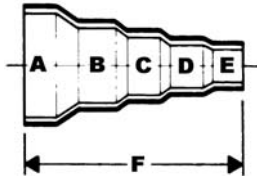

Copper Fittings for New Zealand Plumbing

to suit NZ3501 plumbing tube

Connectors - Female/Female

Nominal Bore (mm)	Order Code	Std Pack
15	DCC015	10
20	DCC020	10
25	DCC025	10
32	DCC032	10

Reducers - Female/Female

Nominal Bore (mm)	Order Code	Std Pack
15 x 10	DRR01510	10
20 x 15	DRR02015	10
25 x 15	DRR02515	10
25 x 20	DRR02520	10
32 x 20	DRR03220	10
32 x 25	DRR03225	10
40 x 32	DRR04032	10
50 x 40	DRR05040	10

Universal Stepped Reducers