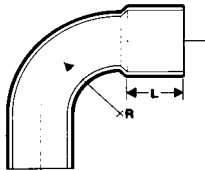

Nominal Bore (mm)	Order Code	Std Pack
50 x 40 x 32 x 25 x 20	DRU05020	1
65 x 50 x 40	DRU06540	1
100 x 80 x 65 x 50	DRU10050	1

Copper Fittings for New Zealand Plumbing

to suit NZ3501 plumbing tube

90 Degree Bends - Male/Female

Nominal Bore (mm)	Order Code	Std Pack
15	DBN015	10
20	DBN020	10
25	DBN025	10
32	DBN032	10
40	DBN040	10
50	DBN050	1

92.5 Degree Bends - Male/Female

Nominal Bore (mm)	Order Code	Std Pack
65	DB2065	1
80	DB2080	1
100	DB2100	1
150	DB2150	1