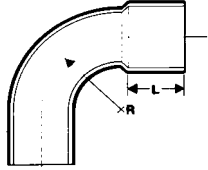

Nominal Bore (mm)	Order Code	Std Pack
15 x 10	DRR01510	10
20 x 15	DRR02015	10
25 x 15	DRR02515	10
25 x 20	DRR02520	10
32 x 20	DRR03220	10
32 x 25	DRR03225	10
40 x 32	DRR04032	10
50 x 40	DRR05040	10

Universal Stepped Reducers

Nominal Bore (mm)	Order Code	Std Pack
50 x 40 x 32 x 25 x 20	DRU05020	1
65 x 50 x 40	DRU06540	1
100 x 80 x 65 x 50	DRU10050	1

Copper Fittings for New Zealand Plumbing

to suit NZ3501 plumbing tube

90 Degree Bends - Male/Female