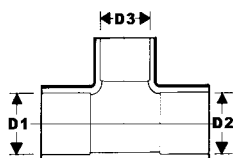

92.5 Degree Elbows - Female/Female

Nominal Bore (mm)	Order Code	Std Pack
65	DE2065	1
80	DE2080	1
100	DE2100	1
150	DE2150	1

135 Degree Elbows - Female/Female

Nominal Bore (mm)	Order Code	Std Pack
15	DEF015	10
20	DEF020	10
25	DEF025	10
32	DEF032	10
40	DEF040	10
50	DEF050	1
65	DEF065	1
80	DEF080	1
100	DEF100	1
150	DEF150	1

180 Degree Elbows - Female/Female

Nominal Bore (mm)	Order Code	Std Pack
15	DEU015	10
20	DEU020	10
25	DEU025	10

Copper Fittings for New Zealand Plumbing

to suit NZ3501 plumbing tube

Equal Tees

Nominal Bore (mm)	Order Code	Std Pack
15	DTE015	10
20	DTE020	10
25	DTE025	10
32	DTE032	5
40	DTE040	5
50	DTE050	5
65	DTE065	1
80	DTE080	1
100	DTE100	1
150	DTE150	1

Reducing Tees

Nominal Bore (mm)	Order Code	Std Pack
20 x 15 x 15	DTR0201515	10
20 x 20 x 15	DTR0202015	10
20 x 15 x 20	DTR0201520	10
25 x 25 x 15	DTR0252515	10
25 x 25 x 20	DTR0252520	10

P Trap - Short Tail