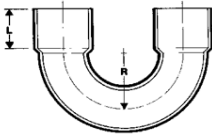

90 Degree Crox Bends

Nominal Bore (mm)	Order Code	Std Pack
15 x 1/2" BSP	DBN015CX	10
20 x 3/4" BSP	DBN020CX	10

90 Degree Elbows - Short Radius - Female/Female

Nominal Bore (mm)	Order Code	Std Pack
15	DEN015S	10
20	DEN020S	10
25	DEN025S	10

90 Degree Elbows - Female/Female

Nominal Bore (mm)	Order Code	Std Pack
15	DEN015	10
20	DEN020	10
25	DEN025	10
32	DEN032	10
40	DEN040	10
50	DEN050	1

Copper Fittings for New Zealand Plumbing
to suit NZ3501 plumbing tube

92.5 Degree Elbows - Female/Female

Nominal Bore (mm)	Order Code	Std Pack
65	DE2065	1
80	DE2080	1
100	DE2100	1
150	DE2150	1

135 Degree Elbows - Female/Female

Nominal Bore (mm)	Order Code	Std Pack
15	DEF015	10
20	DEF020	10
25	DEF025	10
32	DEF032	10
40	DEF040	10
50	DEF050	1
65	DEF065	1
80	DEF080	1
100	DEF100	1
150	DEF150	1