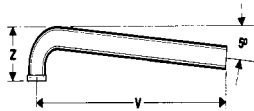

Reducing Tees

Nominal Bore (mm)	Order Code	Std Pack
20 x 15 x 15	DTR0201515	10
20 x 20 x 15	DTR0202015	10
20 x 15 x 20	DTR0201520	10
25 x 25 x 15	DTR0252515	10
25 x 25 x 20	DTR0252520	10

P Trap - Short Tail

Nominal Bore (mm)	Order Code	Std Pack
25	DSP025	1
32	DSP032	1
40	DSP040	1
50	DSP050	1
65	DSP065	1
80	DSP080	1

P Trap - Short Tail - Chrome Plated

Nominal Bore (mm)	Order Code	Std Pack
32	DSP032C	1
40	DSP040C	1
50	DSP050C	1
80	DSP080C	1

Copper Fittings for New Zealand Plumbing *to suit NZ3501 plumbing tube*

P Trap - Long Tail

Nominal Bore (mm)	Order Code	Std Pack
32	DLP032	1
40	DLP040	1
50	DLP050	1

P Trap - Long Tail - Chrome Plated

Nominal Bore (mm)	Order Code	Std Pack
32	DLP032C	1
40	DLP040C	1
50	DLP050C	1