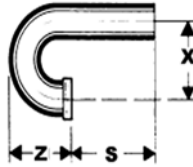

Reducing Tees

Nominal Bore (mm)	Order Code	Std Pack
20 x 15 x 15	DTR0201515	10
20 x 20 x 15	DTR0202015	10
20 x 15 x 20	DTR0201520	10
25 x 25 x 15	DTR0252515	10
25 x 25 x 20	DTR0252520	10

P Trap - Short Tail

Nominal Bore (mm)	Order Code	Std Pack
25	DSP025	1
32	DSP032	1
40	DSP040	1
50	DSP050	1
65	DSP065	1
80	DSP080	1

P Trap - Short Tail - Chrome Plated

Nominal Bore (mm)	Order Code	Std Pack
32	DSP032C	1
40	DSP040C	1
50	DSP050C	1
80	DSP080C	1

Copper Fittings for New Zealand Plumbing *to suit NZ3501 plumbing tube*

P Trap - Long Tail

Nominal Bore (mm)	Order Code	Std Pack
32	DLP032	1
40	DLP040	1
50	DLP050	1

P Trap - Long Tail - Chrome Plated

Nominal Bore (mm)	Order Code	Std Pack
32	DLP032C	1
40	DLP040C	1
50	DLP050C	1

S Trap - Short Tail

Nominal Bore (mm)	Order Code	Std Pack
25	DSS025	1
32	DSS032	1
40	DSS040	1
50	DSS050	1
65	DSS065	1
80	DSS080	1

S Trap - Short Tail - Chrome Plated

Nominal Bore (mm)	Order Code	Std Pack
32	DSS032C	1
40	DSS040C	1
50	DSS050C	1
80	DSS080C	1