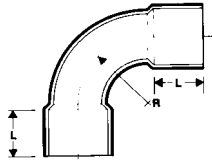

90 Degree Crox Bends

Nominal Bore (mm)	Order Code	Std Pack
15 x 1/2" BSP	DBN015CX	10
20 x 3/4" BSP	DBN020CX	10

90 Degree Elbows - Short Radius - Female/Female

Nominal Bore (mm)	Order Code	Std Pack
15	DEN015S	10
20	DEN020S	10
25	DEN025S	10

90 Degree Elbows - Female/Female

Nominal Bore (mm)	Order Code	Std Pack
15	DEN015	10
20	DEN020	10
25	DEN025	10
32	DEN032	10
40	DEN040	10
50	DEN050	1

Copper Fittings for New Zealand Plumbing
to suit NZ3501 plumbing tube

92.5 Degree Elbows - Female/Female

Nominal Bore (mm)	Order Code	Std Pack
65	DE2065	1
80	DE2080	1
100	DE2100	1
150	DE2150	1

135 Degree Elbows - Female/Female

Nominal Bore (mm)	Order Code	Std Pack
15	DEF015	10
20	DEF020	10
25	DEF025	10
32	DEF032	10
40	DEF040	10
50	DEF050	1
65	DEF065	1
80	DEF080	1
100	DEF100	1
150	DEF150	1