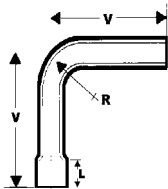

90 Degree Long Bends - Male/Female

Nominal Bore (mm)	Order Code	Std Pack
15	DBN015L	10
20	DBN020L	10
25	DBN025L	10