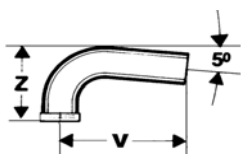

P Trap - Short Tail - Chrome Plated

Nominal Bore (mm)	Order Code	Std Pack
32	DSP032C	1
40	DSP040C	1
50	DSP050C	1
80	DSP080C	1