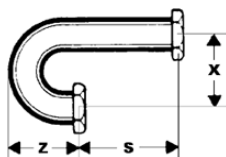

S Trap - Short Tail

Nominal Bore (mm)	Order Code	Std Pack
25	DSS025	1
32	DSS032	1
40	DSS040	1
50	DSS050	1
65	DSS065	1
80	DSS080	1

S Trap - Short Tail - Chrome Plated

Nominal Bore (mm)	Order Code	Std Pack
32	DSS032C	1
40	DSS040C	1
50	DSS050C	1
80	DSS080C	1

S Trap - Long Tail

Nominal Bore (mm)	Order Code	Std Pack
32	DLS032	1
40	DLS040	1
50	DLS050	1

Copper Fittings for New Zealand Plumbing to suit NZ3501 plumbing tube

S Trap - Long Tail - Chrome Plated

Nominal Bore (mm)	Order Code	Std Pack
32	DLS032C	1
40	DLS040C	1
50	DLS050C	1

Inlets

Nominal Bore (mm)	Order Code	Std Pack
25	DIT025	1
32	DIT032	1
40	DIT040	1
50	DIT050	1
65	DIT065	1
80	DIT080	1

Inlets - Chrome Plated

Nominal Bore (mm)	Order Code	Std Pack
32	DIT032C	1
40	DIT040C	1
50	DIT050C	1
80	DIT080S	1