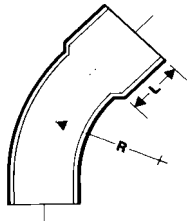

135 Degree Bends - Male/Female

Nominal Bore (mm)	Order Code	Std Pack
15	DBF015	10
20	DBF020	10
25	DBF025	10
32	DBF032	10
40	DBF040	10
50	DBF050	1
65	DBF065	1
80	DBF080	1
100	DBF100	1
150	DBF150	1