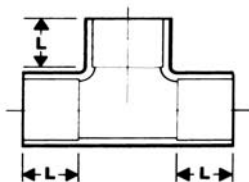

90 Degree Elbows - Female/Female

Nominal Bore (mm)	Order Code	Std Pack
15	DEN015	10
20	DEN020	10
25	DEN025	10
32	DEN032	10
40	DEN040	10
50	DEN050	1

Copper Fittings for New Zealand Plumbing
to suit NZ3501 plumbing tube

92.5 Degree Elbows - Female/Female

Nominal Bore (mm)	Order Code	Std Pack
65	DE2065	1
80	DE2080	1
100	DE2100	1
150	DE2150	1

135 Degree Elbows - Female/Female

Nominal Bore (mm)	Order Code	Std Pack
15	DEF015	10
20	DEF020	10
25	DEF025	10
32	DEF032	10
40	DEF040	10
50	DEF050	1
65	DEF065	1
80	DEF080	1
100	DEF100	1
150	DEF150	1

180 Degree Elbows - Female/Female

Nominal Bore (mm)	Order Code	Std Pack
15	DEU015	10
20	DEU020	10
25	DEU025	10

Copper Fittings for New Zealand Plumbing

to suit NZ3501 plumbing tube

Equal Tees

Nominal Bore (mm)	Order Code	Std Pack
15	DTE015	10
20	DTE020	10
25	DTE025	10
32	DTE032	5
40	DTE040	5
50	DTE050	5
65	DTE065	1
80	DTE080	1
100	DTE100	1
150	DTE150	1

Reducing Tees

Nominal Bore (mm)	Order Code	Std Pack
20 x 15 x 15	DTR0201515	10
20 x 20 x 15	DTR0202015	10
20 x 15 x 20	DTR0201520	10
25 x 25 x 15	DTR0252515	10
25 x 25 x 20	DTR0252520	10

P Trap - Short Tail