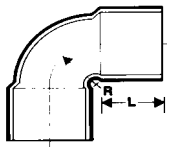

Nominal Bore (mm)	Order Code	Std Pack
15	DBN015L	10
20	DBN020L	10
25	DBN025L	10

Copper Fittings for New Zealand Plumbing

to suit NZ3501 plumbing tube

Branch Bends - Male/Female

Nominal Bore (mm)	Order Code	Std Pack
32	DBB032	10
40	DBB040	10
50	DBB050	1
65	DBB065	1
80	DBB080	1
100	DBB100	1

90 Degree Crox Bends

Nominal Bore (mm)	Order Code	Std Pack
15 x 1/2" BSP	DBN015CX	10
20 x 3/4" BSP	DBN020CX	10

90 Degree Elbows - Short Radius - Female/Female

Nominal Bore (mm)	Order Code	Std Pack
15	DEN015S	10
20	DEN020S	10
25	DEN025S	10