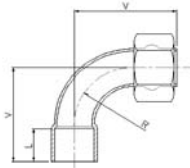

135 Degree Bends - Male/Female

Nominal Bore (mm)	Order Code	Std Pack
15	DBF015	10
20	DBF020	10
25	DBF025	10
32	DBF032	10
40	DBF040	10
50	DBF050	1
65	DBF065	1
80	DBF080	1
100	DBF100	1
150	DBF150	1

90 Degree Long Bends - Male/Female

Nominal Bore (mm)	Order Code	Std Pack
15	DBN015L	10
20	DBN020L	10
25	DBN025L	10

Copper Fittings for New Zealand Plumbing

to suit NZ3501 plumbing tube

Branch Bends - Male/Female

Nominal Bore (mm)	Order Code	Std Pack
32	DBB032	10
40	DBB040	10
50	DBB050	1
65	DBB065	1
80	DBB080	1
100	DBB100	1

90 Degree Crox Bends

Nominal Bore (mm)	Order Code	Std Pack
15 x 1/2" BSP	DBN015CX	10
20 x 3/4" BSP	DBN020CX	10

90 Degree Elbows - Short Radius - Female/Female

Nominal Bore (mm)	Order Code	Std Pack
15	DEN015S	10
20	DEN020S	10
25	DEN025S	10