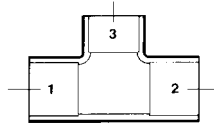

### 45 Degree Elbows - Female/Female

Tube Outside Diameter (inch)	Order Code	Std Pack
3/8"	REF010	10
1/2"	REF013	10
5/8"	REF016	10
3/4"	REF019	10
7/8"	REF022	10
1 1/8"	REF029	10
1 3/8"	REF035	10
1 5/8"	REF041	10
2 1/8"	REF054	5
2 5/8"	REF067	3
3 1/8"	REF079	2

### 180 Degree Elbows - Female/Female

Tube Outside Diameter (inch)	Order Code	Std Pack
3/8"	REU010	10
1/2"	REU013	10
5/8"	REU016	10
3/4"	REU019	10
7/8"	REU022	10
1 1/8"	REU029	10
1 3/8"	REU035	5
1 5/8"	REU041	4
2 1/8"	REU054	2

### Tees - Equal - Female/Female/Female

Tube Outside Diameter (inch)	Order Code	Std Pack
1/4"	RTE006	10
3/8"	RTE010	10
1/2"	RTE013	10
5/8"	RTE016	10
3/4"	RTE019	10
7/8"	RTE022	10
1 1/8"	RTE029	10
1 3/8"	RTE035	10
1 5/8"	RTE041	5
2 1/8"	RTE054	3
2 5/8"	RTE067	2
3 1/8"	RTE079	-

**Copper Plumbing Fittings to ASME B16.22**  
*to suit ASTM B88 plumbing tube*

**Tees - Reducing - Female/Female/Female**

Tube Outside Diameter (inch)	Order Code	Std Pack
3/8 x 3/8 x 1/4	RTR0101006	10
1/2 x 1/2 x 1/4	RTR0131306	10
1/2 x 1/2 x 3/8	RTR0131310	10
5/8 x 5/8 x 3/8	RTR0161610	10
5/8 x 5/8 x 1/2	RTR0161613	10
3/4 x 3/4 x 3/8	RTR0191910	10
3/4 x 3/4 x 1/2	RTR0191913	10
3/4 x 3/4 x 5/8	RTR0191916	10
7/8 x 7/8 x 1/2	RTR0222213	10
7/8 x 7/8 x 5/8	RTR0222216	10
1 1/8 x 1 1/8 x 5/8	RTR0292916	10
1 1/8 x 1 1/8 x 7/8	RTR0292922	10
1 3/8 x 1 3/8 x 5/8	RTR0353516	10
1 3/8 x 1 3/8 x 7/8	RTR0353522	10
1 3/8 x 1 3/8 x 1 1/8	RTR0353529	10
1 5/8 x 1 5/8 x 5/8	RTR0414116	10
1 5/8 x 1 5/8 x 7/8	RTR0414122	10
1 5/8 x 1 5/8 x 1 1/8	RTR0414129	10
1 5/8 x 1 5/8 x 1 3/8	RTR0414135	10
2 1/8 x 2 1/8 x 5/8	RTR0545416	5
2 1/8 x 2 1/8 x 7/8	RTR0545422	5
2 1/8 x 2 1/8 x 1 1/8	RTR0545429	5
2 1/8 x 2 1/8 x 1 3/8	RTR0545435	5
2 1/8 x 2 1/8 x 1 5/8	RTR0545441	5
2 5/8 x 2 5/8 x 1 1/8	RTR0676729	3
2 5/8 x 2 5/8 x 1 3/8	RTR0676735	3
2 5/8 x 2 5/8 x 1 5/8	RTR0676741	3
3 1/8 x 3 1/8 x 1 5/8	RTR0797941	3